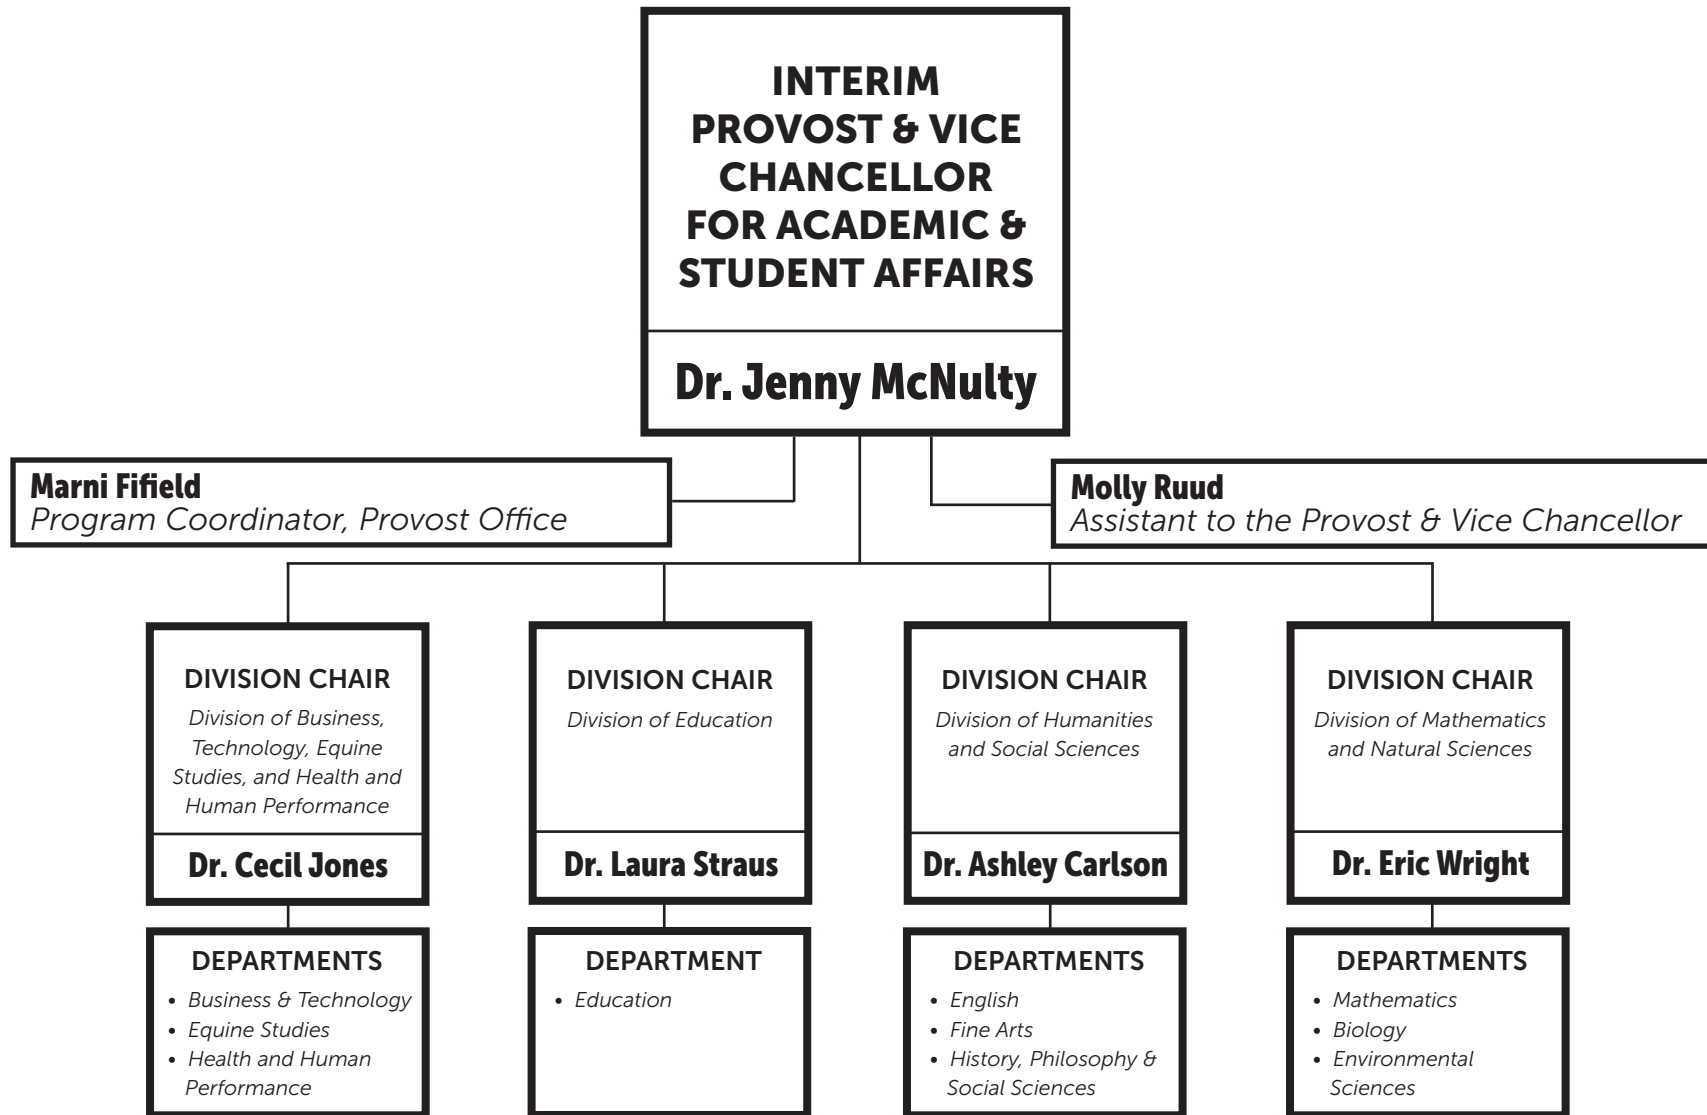

THE UNIVERSITY *of* MONTANA WESTERN

CHANCELLOR
Dr. Beth Weatherby

Hillary Lowell
Assistant to the Chancellor

THE UNIVERSITY *of* MONTANA WESTERN

ADMINISTRATIVE STRUCTURE

THE UNIVERSITY *of* MONTANA WESTERN

ACADEMIC STRUCTURE

THE UNIVERSITY *of* MONTANA WESTERN