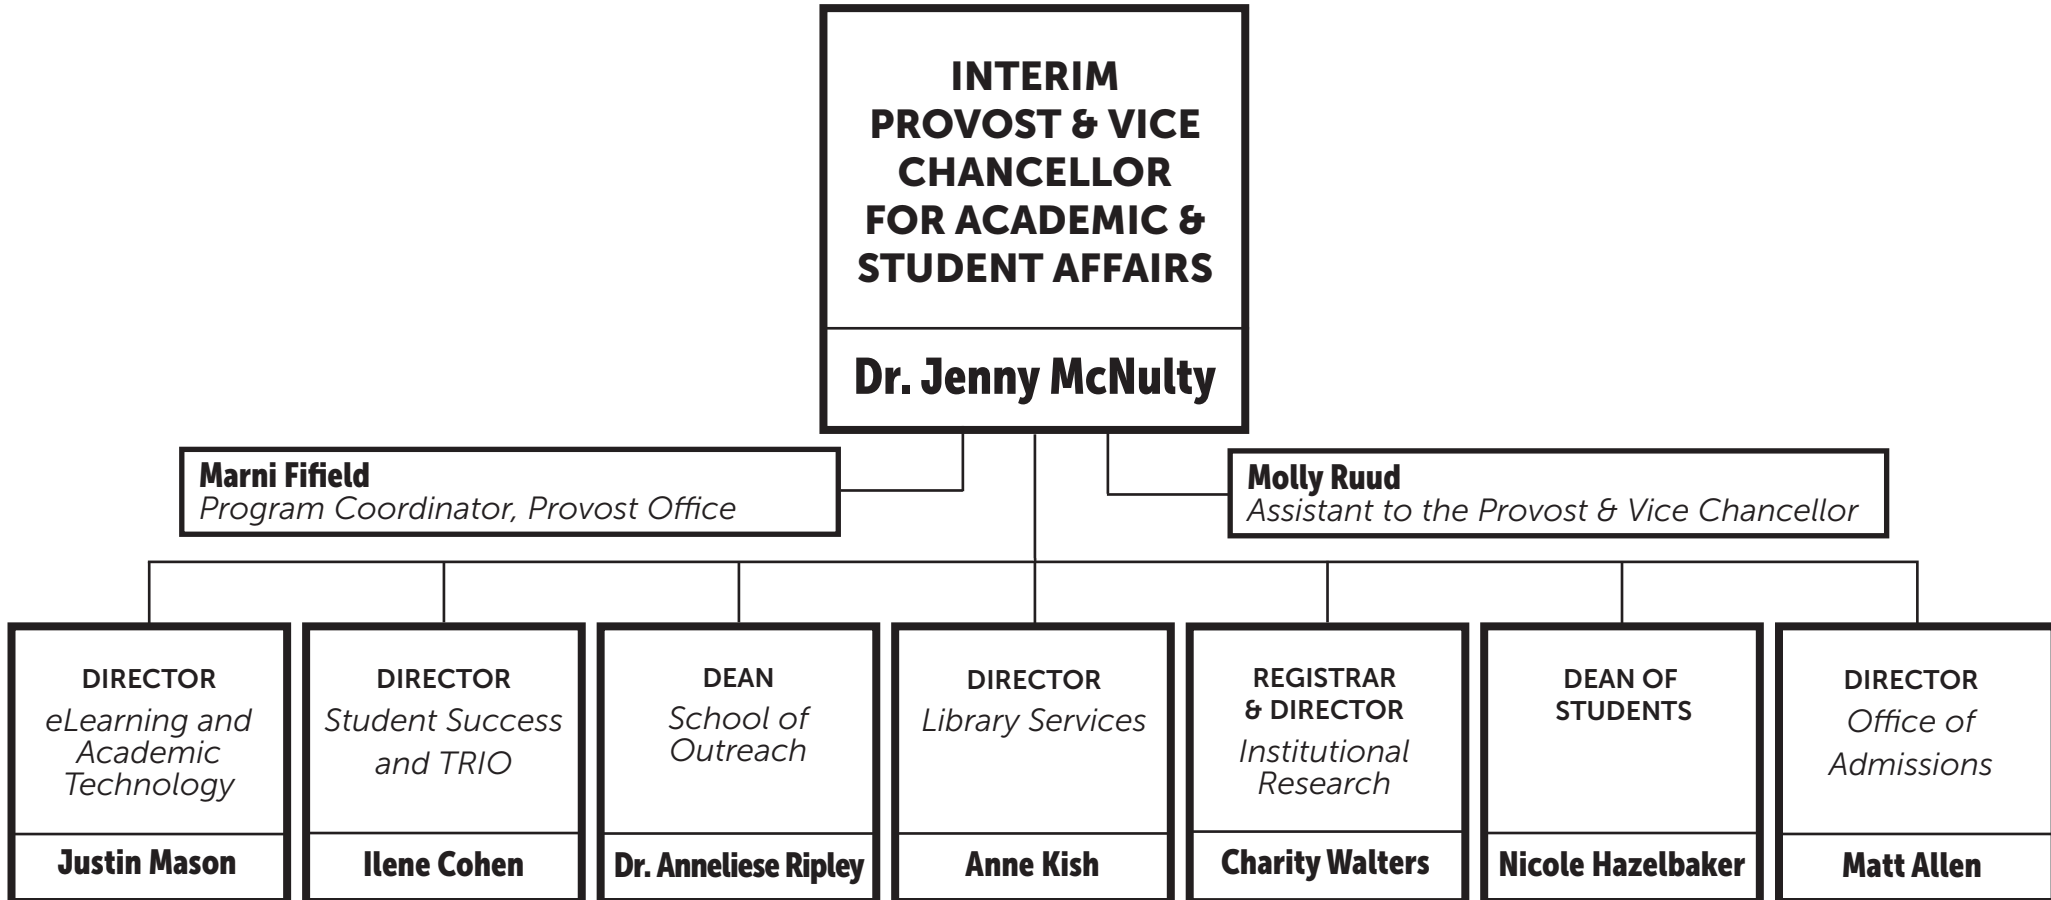

THE UNIVERSITY *of* MONTANA WESTERN

CHANCELLOR
Dr. Beth Weatherby

Hillary Lowell
Assistant to the Chancellor

THE UNIVERSITY *of* MONTANA WESTERN

ADMINISTRATIVE STRUCTURE

THE UNIVERSITY *of* MONTANA WESTERN

ACADEMIC STRUCTURE

THE UNIVERSITY *of* MONTANA WESTERN