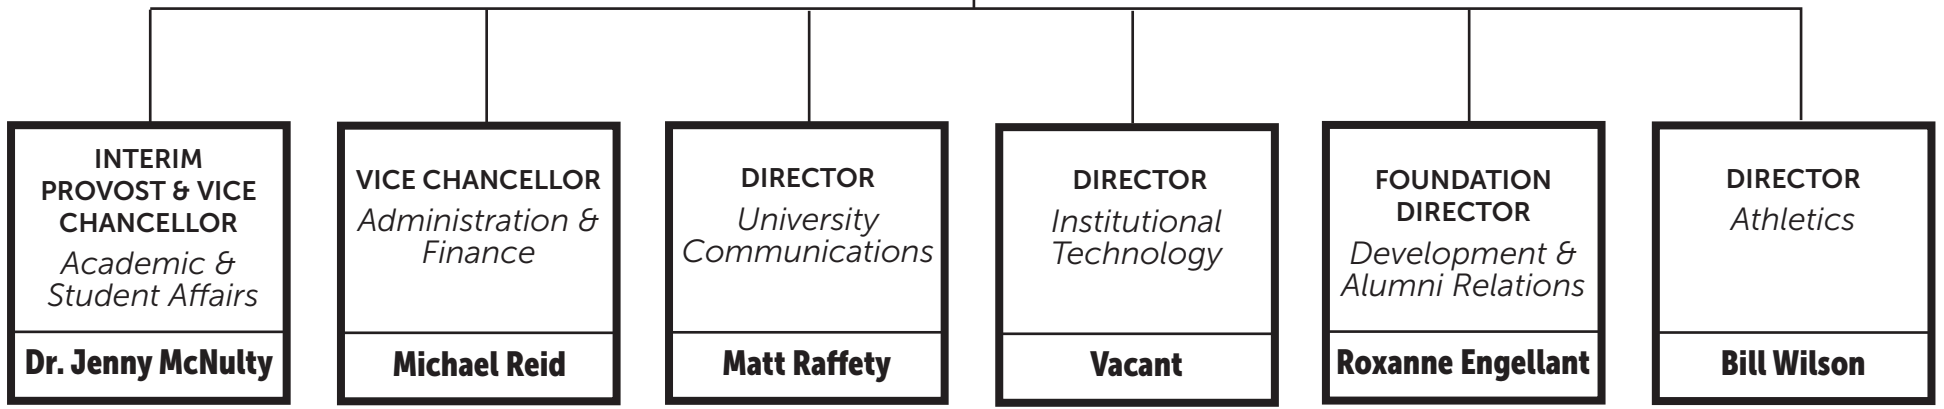

THE UNIVERSITY *of* MONTANA WESTERN

CHANCELLOR
Dr. Beth Weatherby

Hillary Lowell
Assistant to the Chancellor

THE UNIVERSITY *of* MONTANA WESTERN

ADMINISTRATIVE STRUCTURE

THE UNIVERSITY *of* MONTANA WESTERN

ACADEMIC STRUCTURE

THE UNIVERSITY *of* MONTANA WESTERN